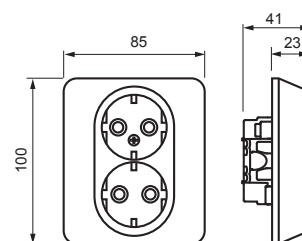

302EUJ

Namn: **Vägguttag**
 2-vägs, jordat, snabbanslutning, ej X-plint, utan klor
 Jussi

Typ: 302EUJ

EAN: 6418677310409

E-nr: 1815229

Beskrivning: Vägguttagets petskydd och jord sitter integrerat i insatsen vilket gör uttaget beröringsskyddat och jordat även utan centrumplattan och ramen monterad. 16 A, 250 V.

Förpackning: 10/100

Enhet: st

Tekniska uppgifter

Klassificering

Kapslings IP21

Elektriska storheter

Rated current 16 A

Rated voltage 250 V

Connection type Plug clamp

With hinged lid no

With child-protection yes

Label space/information surface no

Colour White

RAL-number (akin) 9010

Transparent no

Lockable no

Eject-mechanism no

302EUJ

Insulated mounting	no
With function lighting	no
With orientation lighting	no
Over voltage protection	no
Fault current protection	no
With miniature fuse	no
Special power supply	No special power supply
Mounting method	Flush mounted (plaster)
Type of fastening	Mounting with claw and screw
Material	Plastic
Material quality	Thermoplastic
Halogen free	yes
Surface protection	Untreated
Type of surface	Matt
With on/off switch	no
With loop through function	no
Rotated central insert	no
Nominal current	16 A
Nominal voltage	250 V
Phase pickup	
Suitable for degree of protection (IP)	IP21
For heavy conditions (in accordance with VDE)	no
Impact strength	
Width of device	85 mm
Height of device	100 mm
Depth of device	41 mm